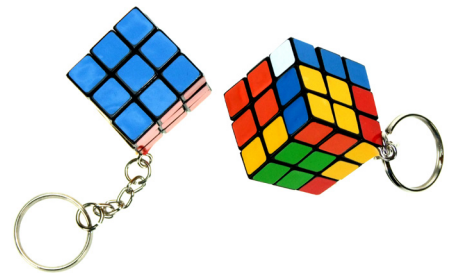

30926 **NEU!**

VE 12

Schlüsselanh. Sterne, Glitter,
40mm

3+

30928 **NEU!**

VE 12

Schlüsselanh. Muschel, Glitter,
40mm

3+

30930 **NEU!**

VE 12

Schlüsselanh. Lachgesichter,
45mm

3+

30932 **NEU!**

VE 12

Schlüsselanhänger Magic-Würfel,
3x3x3cm

3+

67517

VE 12

Schlüsselanhänger, Glitzer,
12x1cm

6+